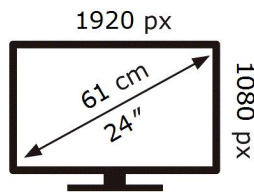

ENERG ⚡

SAMSUNG

S24A400UJU

15 kWh/1000h

2019/2013